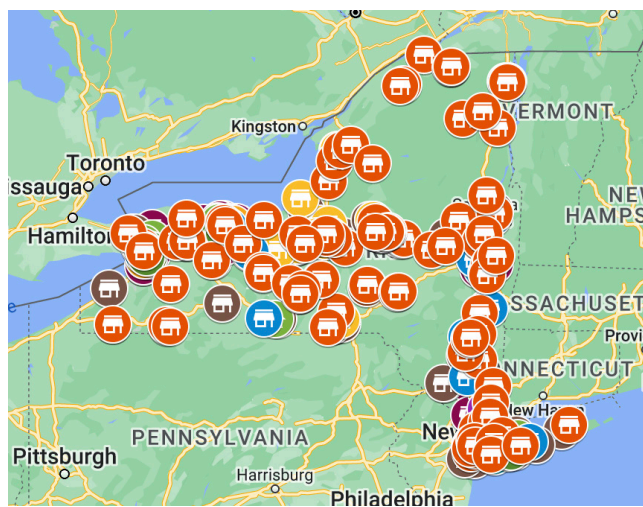

Reusable Packaging Association - <https://www.reusables.org/reusables-library/educational-materials/>

Plastic Free Restaurants - <https://www.plasticfreerestaurants.org/>

Reusable NYC - <https://www.reusablenyc.org/what-you-can-do>

REUSE LOCATOR TOOLS

Recycle Right NY Reuse Locator Tool - <https://recyclerightny.org/reuse-locator-tool>

All For Reuse - <https://www.allforreuse.org/ecosystem-map>

Buffalo ReUse Action Network - <https://www.reuseaction.com/resource-list-public/>